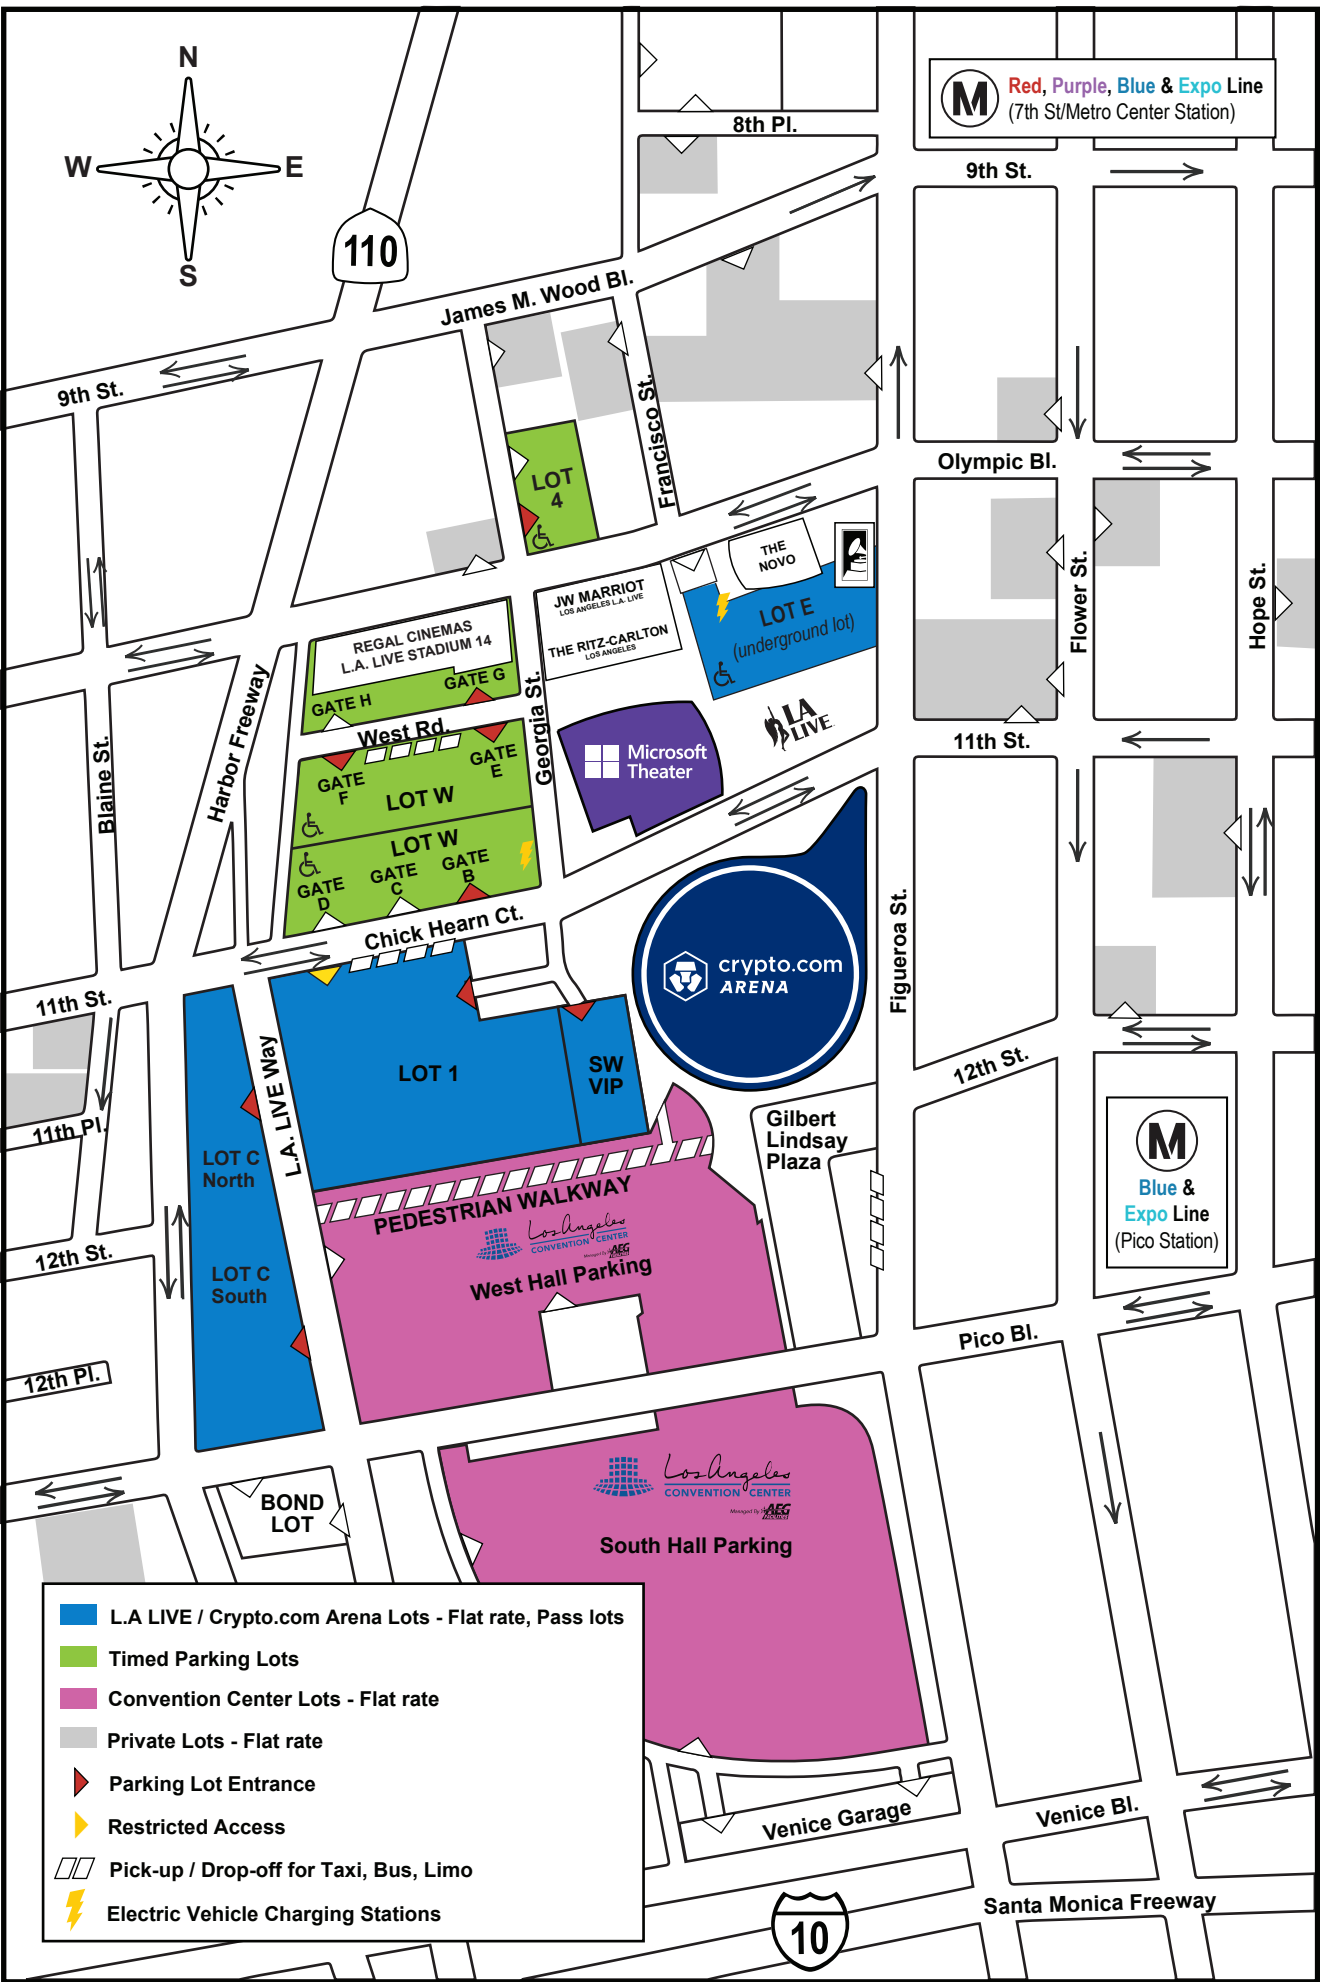

110

M Red, Purple, Blue & Expo Line
(7th St/Metro Center Station)

- L.A. LIVE / Crypto.com Arena Lots - Flat rate, Pass lots
- Timed Parking Lots
- Convention Center Lots - Flat rate
- Private Lots - Flat rate
- Parking Lot Entrance
- Restricted Access
- Pick-up / Drop-off for Taxi, Bus, Limo
- Electric Vehicle Charging Stations